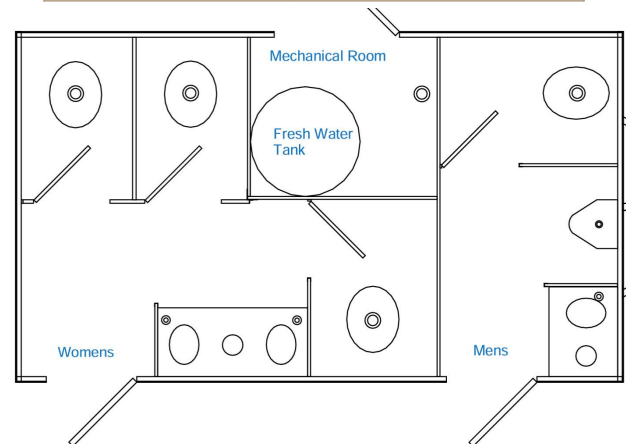

Lavish Restroom Rentals

portable luxury for your next event

Lavish 5 Station Luxury Restroom Trailer

The **Lavish 5 Station Restroom Trailer** is our most popular luxury restroom. It is clean, comfortable and climate-controlled. The unit is compact enough to fit into small event spaces, yet spacious enough to handle large crowds. We generally recommend this size trailer for 4-6 hour events with up to 350 guests or job sites with up to 50 employees.

LAVISH FEATURES:

- **WOMEN'S** - 3 stalls, 2 sinks
- **MEN'S** - 1 stall, 1 urinal, 1 sink
- Equipped with AC/Heating
- On Board Water Tanks
- Fully Stocked with Supplies
- Interior & Exterior LED Lights
- Self Leveling Stairs with Platforms & Railings
- Seamless Gel-coated Fiberglass Walls, Ceiling, and Subfloor
- Oversized Mirrors
- Stainless Steel Sinks
- Smart Touch Digital Thermostat

Ask about our **SPECIAL RATES** for weekday & long term rentals!

SPECIFICATIONS

Number of Stations	Womens - 3, Mens - 2
Box Size	14'6" x 8' 5"
Length w/ tongue	19'10"
Width w/ Stairs	12'4"
Height w/ AC	11'7"
Fresh Water Tank	200 Gallons
Waste Tank	520 Gallons
Power Requirements	One dedicated 120 Volt-20 amp circuit within 100' of the trailer.
No. of AC Units	1