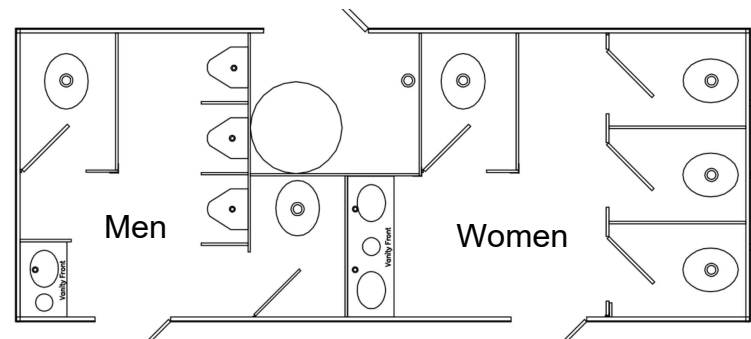

LAVISH FEATURES:

- **WOMEN'S** - 4 stalls, 2 sinks
- **MEN'S** - 2 stalls, 3 urinals, 1 sink
- Onboard water tank
- Equipped with AC/Heating
- White china toilets with foot flush
- Interior & Exterior LED Lights
- Self Leveling Stairs with Platforms & Railings
- Seamless Gel-coated Fiberglass Walls, Ceiling, and Subfloor
- Oversized Mirrors with Decorative Frames
- Stainless Steel Sinks
- Smart Touch Digital Thermostat (x2)

Ask about our **SPECIAL RATES** for weekday & long term rentals!

SPECIFICATIONS

Number of Stations	Womens - 4, Mens - 5
Box Size	8' 5" x 21"
Length w/ tongue	26' 4"
Width w/ Stairs	12' 4"
Height w/ AC	11' 10"
Fresh Water Tank	200 Gallons
Waste Tank	750 Gallons
Power Requirements	Two dedicated 120 Volt-20 amp circuit within 100' of the trailer.
No. of AC Units	2